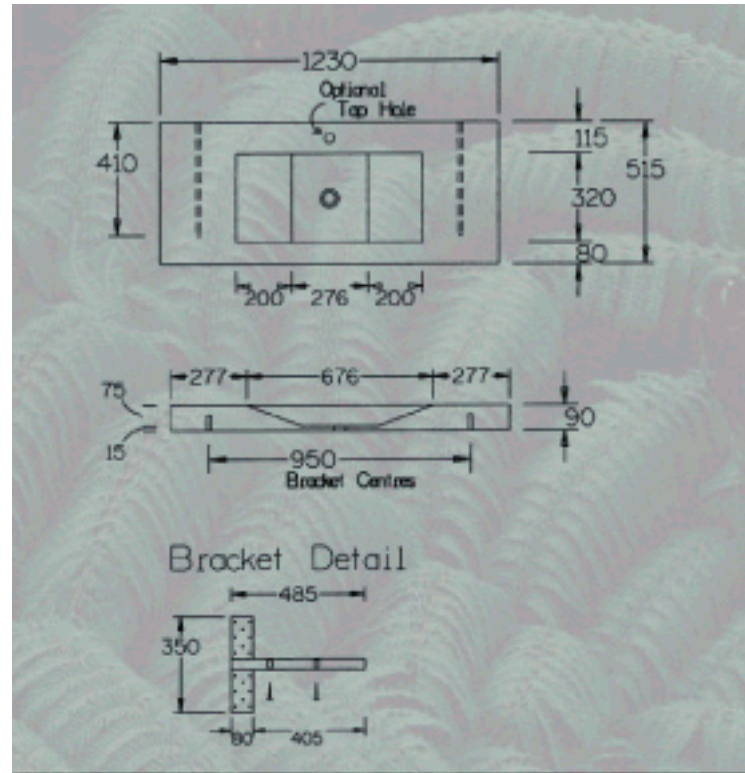

Broadway, Carterton
 Ph: 06 379 8812 Fax: 06 379 8919
 www.generation-4.co.nz

Concealed Fixing

The Waiariki are supported on strong concealed Stainless Steel brackets. Any type of cabinet can be installed. They are easily removed in case of severe damage for resurfacing.